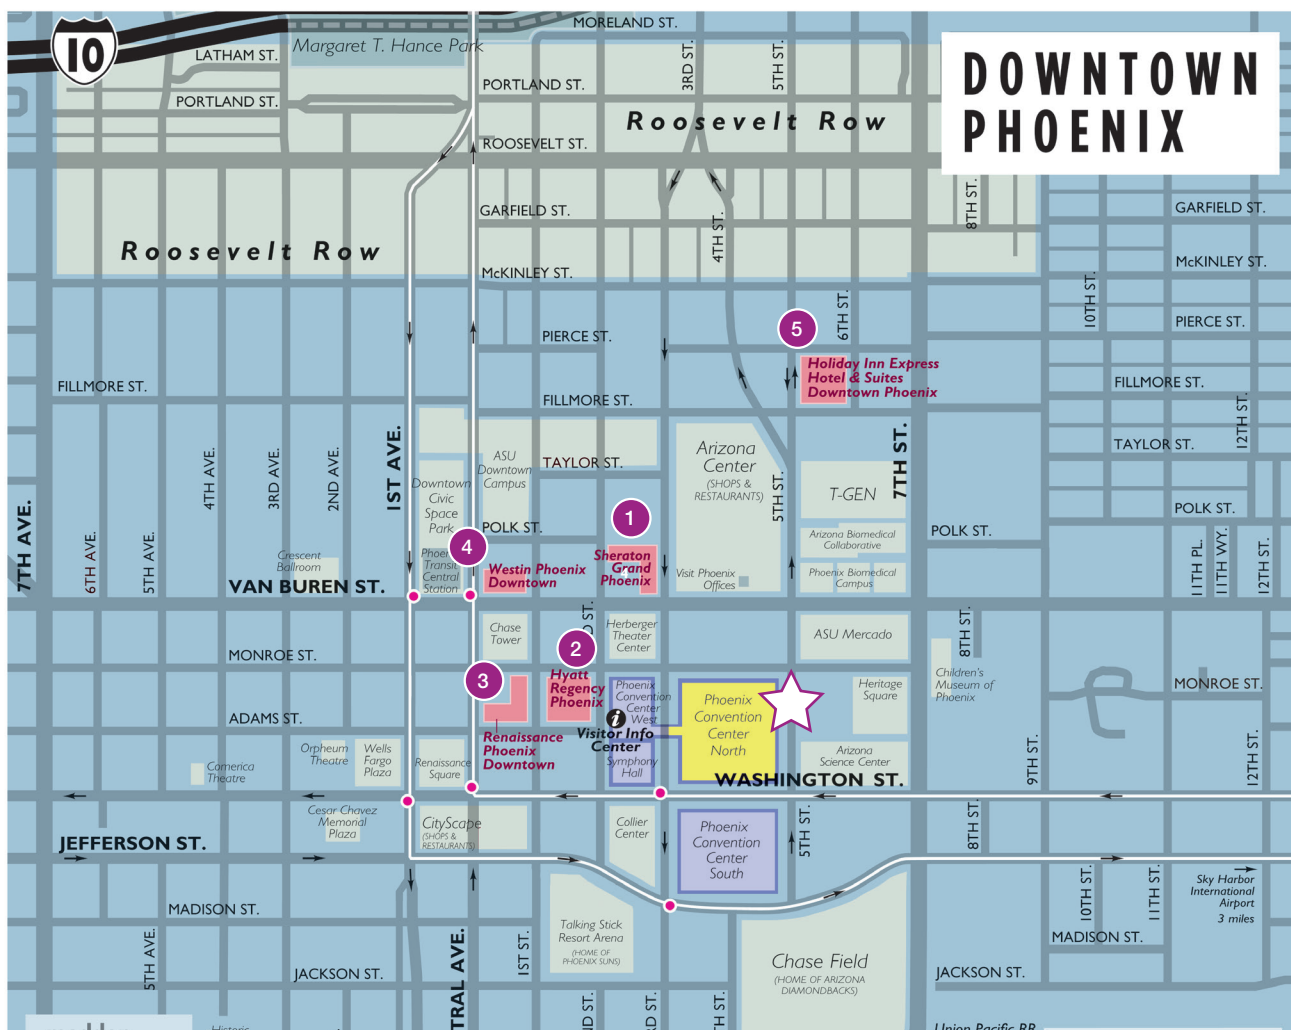

## Hotels and Distances to the Phoenix Convention Center North

|  | Single/Double Rate |
|--|--------------------|
| 1. Sheraton Grand Phoenix—Headquarters Hotel<br>340 N. Third St., 2 blocks         | \$199              |
| 2. Hyatt Regency Phoenix<br>122 N. 2nd St., 1 block                                | \$185              |
| 3. Renaissance Phoenix Downtown Hotel<br>50 E. Adams St., 2 blocks                 | \$189              |
| 4. The Westin Phoenix Downtown<br>333 N. Central Ave., 3 blocks                    | \$169              |
| 5. Holiday Inn Express Hotel & Suites-Downtown Phoenix<br>620 N. 6th St., 5 blocks | \$149              |